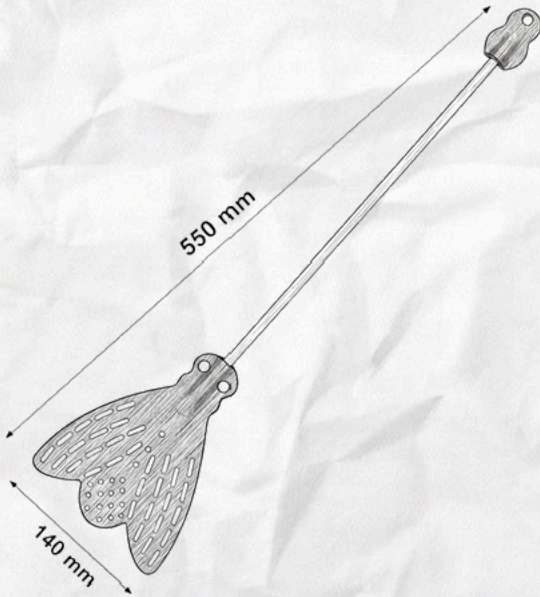

PRODUCT VARIANTS

model	colours	code
Fly Fly	Black	16422
Fly Fly	Natural brown	16421
Fly Fly	Cognac