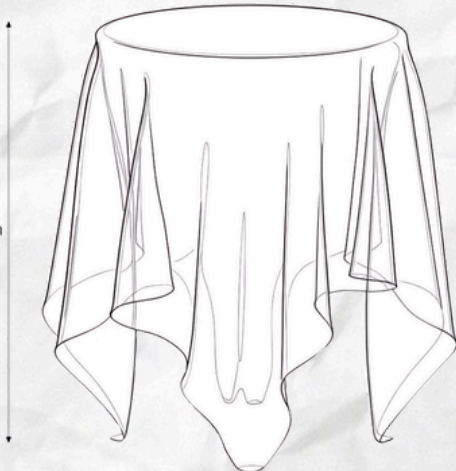

Grand Illusion

essey

Side Table/ Coffee table

TECHNICAL SPECIFICATIONS

Material: 4 mm Acryl / PMMA Elastomer (TPE)
Manufacturing process: Hand-Molded
Surface: Seamless, Glossy

Height: Approx. 520 mm
Diameter: Approx. Ø440 mm

Weight: Approx. 4.2 kg
Max. Load: 10 kg

FUNCTIONAL PERFORMANCE

The functional performance of Essey's Grand Illusion is based on combining a larger stable shape, durable PMMA material, and optical illusion so it works reliably as a spacious side or coffee table.

Ø: 440 mm

H: 520 mm