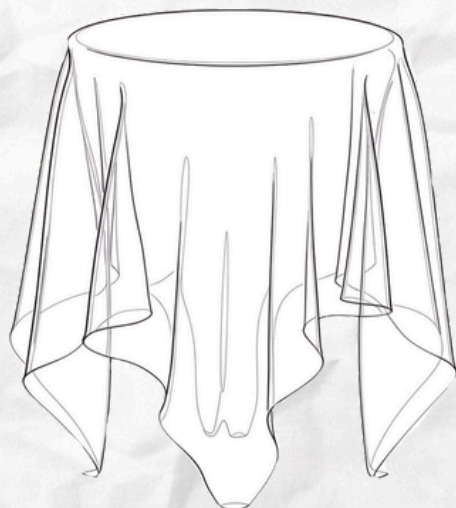

Illusion

essey

Side Table

TECHNICAL SPECIFICATIONS

Material: 3 mm Acryl / PMMA Elastomer (TPE)

Manufacturing process: Hand-Molded

Surface: Seamless, Glossy

Height: Approx. 440 mm

Diameter: Approx. Ø310 mm

Weight: Approx. 3.0 kg

FUNCTIONAL PERFORMANCE

The functional performance of Essey's Illusion is based on combining a stable shape, suitable material, and optical illusion so it works reliably as a side table.

Ø: 440 mm

H: 310 mm

PRODUCT VARIANTS

model	colours	code
Illusion	Clear	10482
Illusion	Ice	10484
Illusion	Gold	17187
Illusion	Silver	17188